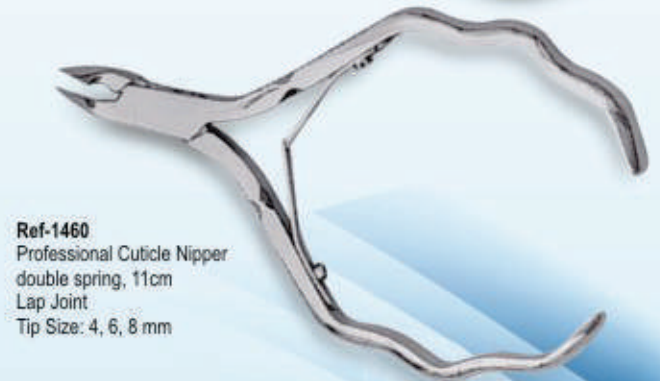

**Ref-1457**  
Russian style professional  
Acrylic Nipper double spring  
12 cm , Lap Joint  
Tip Size: 4, 6, 8, 10 mm

**Ref-1453**  
Professional Cuticle Nipper  
double spring, 11cm  
Box Joint  
Tip Size: 4, 6, 8 mm

**Ref-1458**  
Professional Cuticle Nipper  
Double Spring, 11 cm  
Box Joint  
Tip Size: 4, 6, 8 mm

**Ref-1454**  
Professional Cuticle Nipper  
single spring, 10 cm  
Box Joint  
Tip Size: 4, 6, 8, 10 mm

**Ref-1459**  
Cuticle Nipper Square handle  
10cm , Box Joint  
Tip Size: 4, 6, 8 mm

**Ref-1455**  
Professional Cuticle Nipper  
Roller spring, 10cm  
Box Joint  
Tip Size: 4, 6, 8 mm

**Ref-1460**  
Professional Cuticle Nipper  
double spring, 11cm  
Lap Joint  
Tip Size: 4, 6, 8 mm

**Ref-1461**  
Professional Cuticle Nipper  
Single Spring , 10 cm  
Lap Joint  
Tip Size: 4, 6, 8, 10 mm

**Ref-1467**  
Professional Cuticle Nipper  
Double Spring, 12 cm  
Lap Joint  
Tip Size: 4, 6, 8 mm