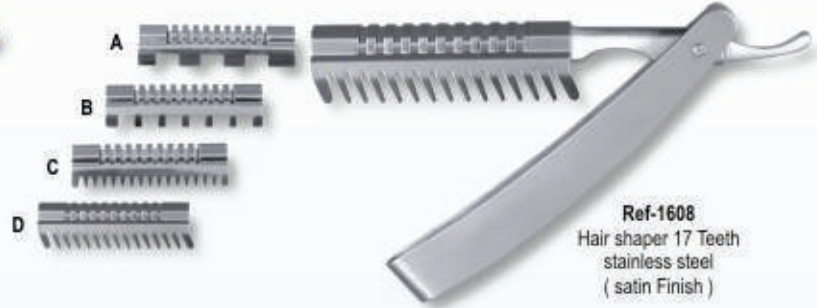

Ref-1601
Razor plastic handle
with disposable blade

Ref-1602
Razor plastic handle
with disposable blade

Ref-1603
Razor Stainless Steel
with disposable blade

Ref-1604
Razor plastic handle
with disposable blade

Ref-1605
Razor Stainless Steel
with disposable blade

Ref-1606
Razor plastic handle
with disposable blade

Ref-1607
Disposable Razor

Ref-1608
Hair shaper 17 Teeth
stainless steel
(satin Finish)

Ref-1609
Leather sharpener